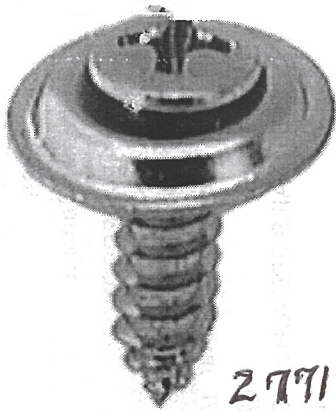

SEM COUNTERSUNK SCREWS

2771