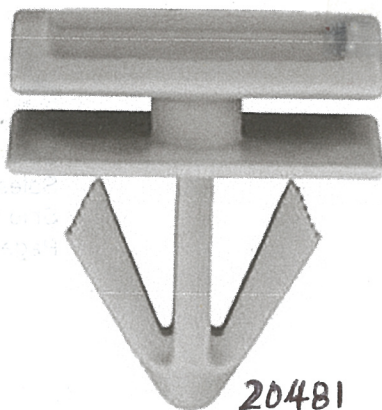

20481

GM Moulding Clip 9/16"
Stem Lgth Fits 7/16" Hole