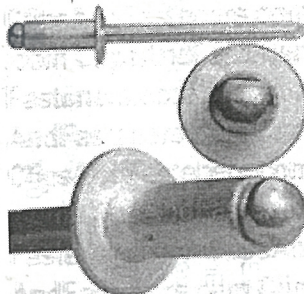

8892

3/16" All Steel Panel Blind Rivets
1/8"-1/4" Grip (100) Dome

**SEAT VINYL
IN STOCK**