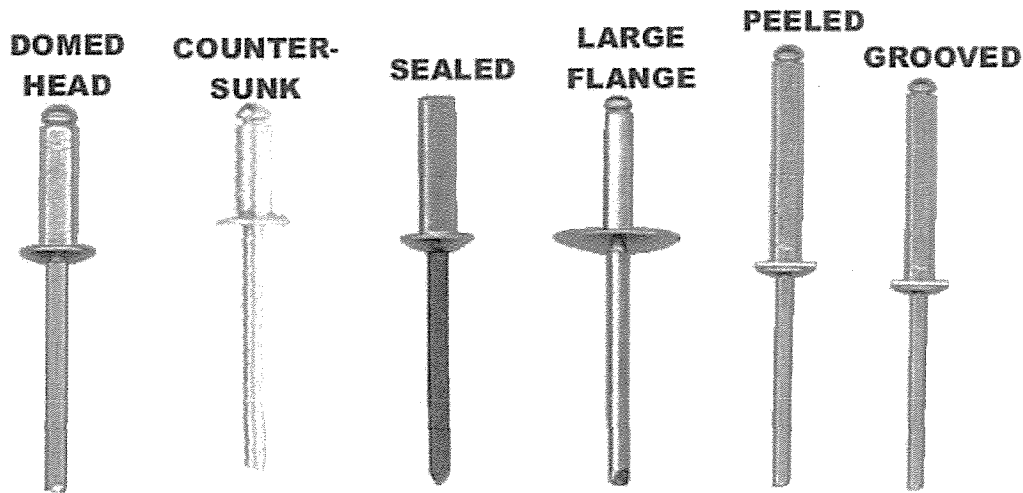

RIVETS

RIVETS: ALUMINUM, STEEL, BLIND, PANEL

HEAD STYLE IS THE SAME THING AS THE FLANGE DIAMETER

ALL RIVETS SOLD AS EACH OR BY THE BOX

**CALL FOR MORE DETAILS ON ANY RIVET LISTED ON THE
FOLLOWING PAGES**

1-800-247-8759

www.upholsterysupplyorder.com