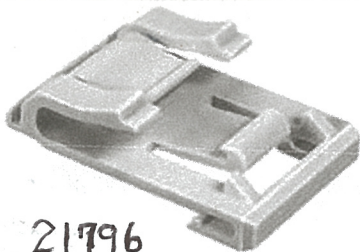

21796

Honda Belt Moulding Clip