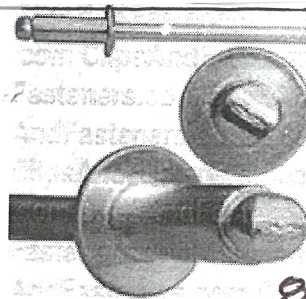

16032

1/8" Blind Rivet 1/4" Dome Head  
Diameter 5/8" Length

16031

1/8" Blind Rivet 1/4" Dome Head  
Diameter 1/2" Length

**T D  
R A  
U S  
N H  
K C  
L O  
I V  
N E  
E R  
R S**

8886

5/32" All Steel Panel Blind Rivets  
3/16"-1/4" Grip (100) Dome