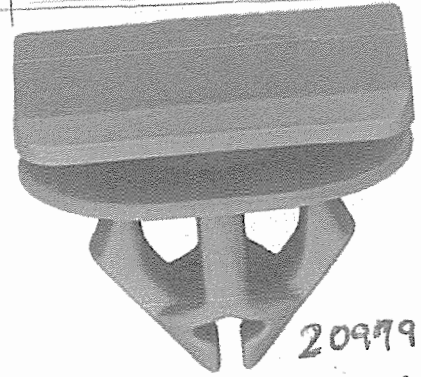

Buick, Chevrolet, and GMC Door Panel Retainer & Grommet Retainer Top Head

20979

Ford Rocker Panel Moulding Clips