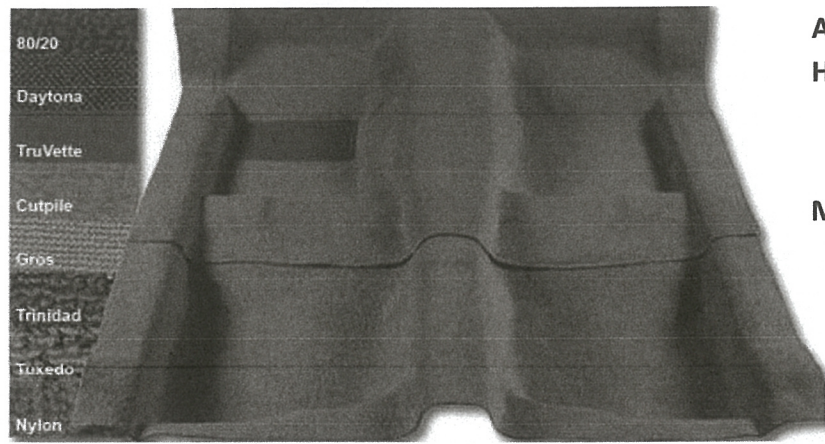

AUTO & TRUCK TRIM ACCESSORIES

MOLDED CARPET AND VINYL FLOORING

WE OFFER OVER 1500 STYLES TO FIT MOST VEHICLES FROM THE MID 1940'S TO PRESENT.

ALL CARPET COMES WITH PADDING FOR HIGH TRAFFIC AREAS.

CUT YARDAGE AVAILABLE.

MOST ORDERS SHIP IN 3-4 BUSINESS DAYS

THERE ARE TIMES WHEN CARPETING IS NOT THE APPROPRIATE FLOOR COVERING FOR A VEHICLE.

FROM THE PICKUPS AND SUVs THAT SPEND THEIR TIME OFF-ROAD (OR AT THE CONSTRUCTION SITE), TO TAXIES SHUTTling PEOPLE THROUGH THE CITY,

VINYL FLOORING IS THE HEAVY-DUTY ALTERNATIVE.