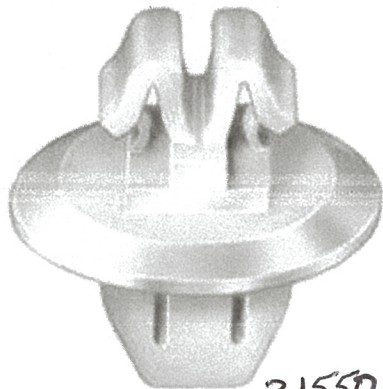

GM & Toyota Garnish Moulding Retainer

21550

Toyota Hood and Front And Rear Side Moulding Clip