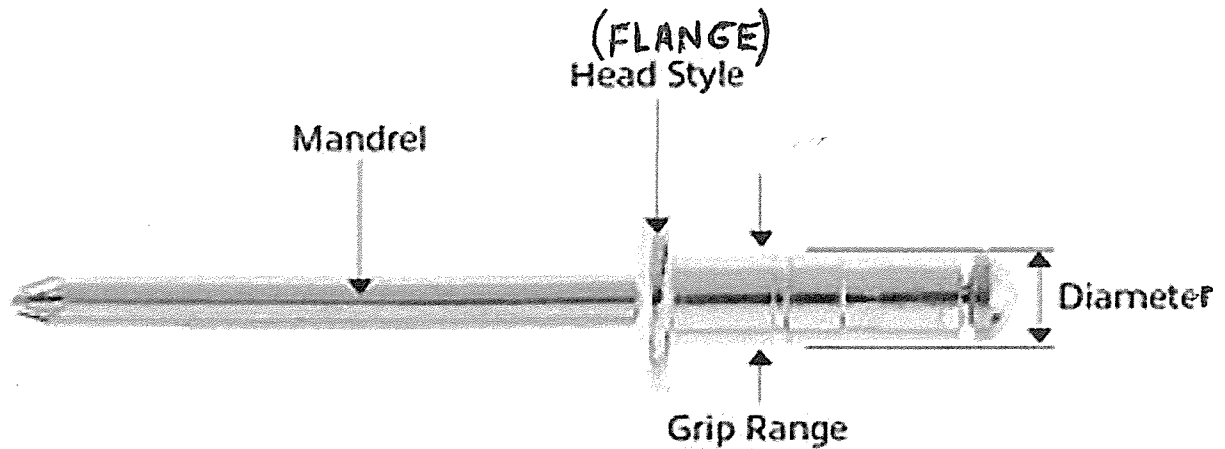

RIVETS

RIVETS: ALUMINUM, STEEL, BLIND, PANEL

HEAD STYLE IS THE SAME THING AS THE FLANGE DIAMETER

ALL RIVETS SOLD AS EACH OR BY THE BOX

**CALL FOR MORE DETAILS ON ANY RIVET LISTED ON THE
FOLLOWING PAGES**

1-800-247-8759

www.upholsterysupplyorder.com