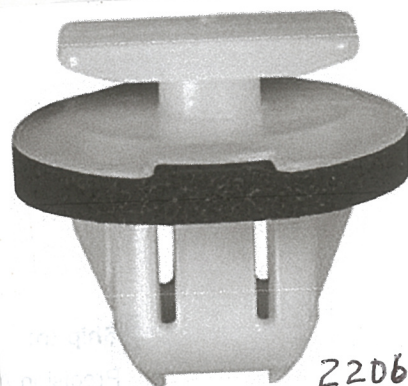

# MOULDING CLIPS

20571

Mitsubishi Rocker Panel Clip  
MR435918

22014

Fender Flare & Door  
Moulding Clips With Sealer  
Kia 87758-3E000

22061

Infiniti/Nissan Moulding  
Clips with Sealer 76882-  
JG10A

22534