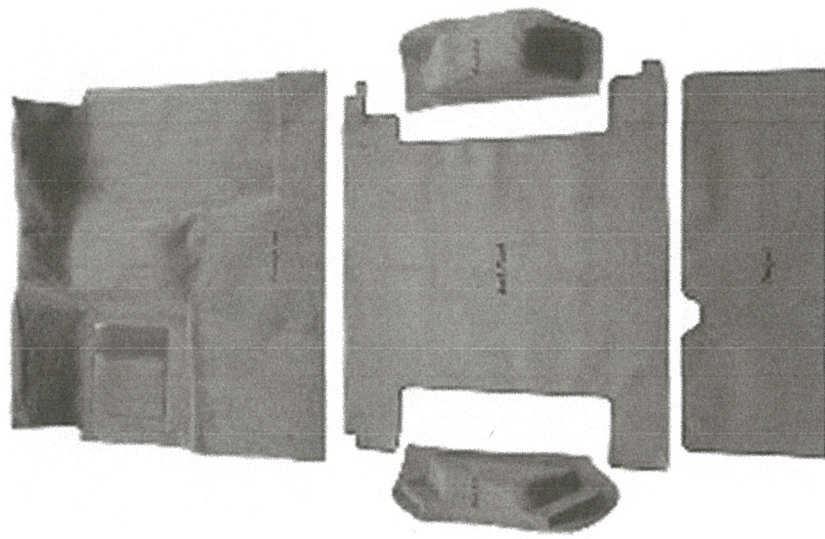

1. THE YEAR, MAKE AND MODEL OF THE VECHICLE
2. SEAT STYLE: BUCKET, BENCH, 60 / 40 SPLIT, ETC.
3. SIZE OF CAB. HOW MANY DOORS? BODY STYLE
4. TYPE OF CARPET AND COLOR
5. SPECIAL FEATURES, SUCH AUTOMATIC, STICK SHIFT OR MANUAL ON THE COLUMN