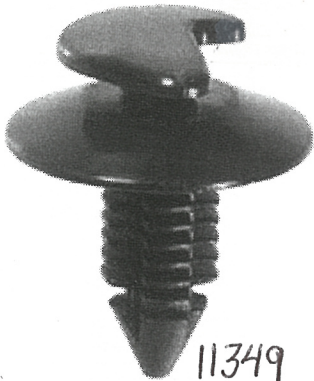

## CHRISTMAS TREE FASTNERS

11678

Door Trim Panel Retainer -  
Chrysler GM AMC VW

16695

GM APV Van Trim Panel  
Retainer

19270

GM Trim Panel Retainer  
10285935

11349