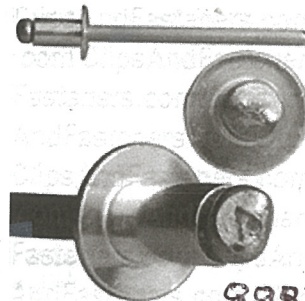

16032

1/8" Blind Rivet 1/4" Dome Head  
Diameter 5/8" Length

16031

1/8" Blind Rivet 1/4" Dome Head  
Diameter 1/2" Length

**T D  
R A  
U S  
N H  
K C  
L O  
I V  
N E  
E R  
R S**

8886

5/32" All Steel Panel Blind Rivets  
3/16"-1/4" Grip (100) Dome