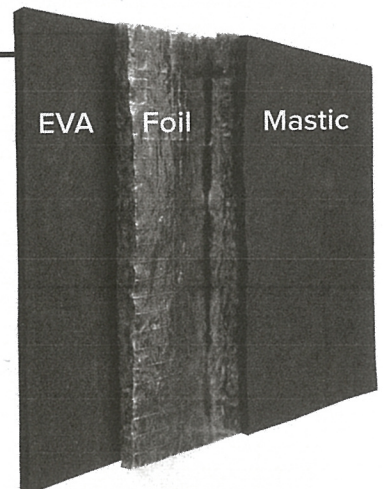

SOUND DEADENERS

- Adds a layer of insulation
- Available in three materials:
  - **EVA** - 1/8" average thickness
  - **Foil with pad** - 1/4" average thickness
  - **Mastic with pad** - 3/8" pad with a thin 1/16" layer of Asphaltic Mastic and paper backing