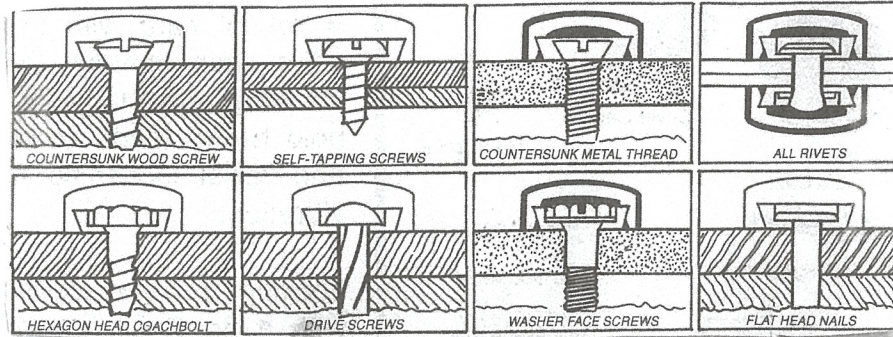

POP-ON SCREW COVERS & BASES

POP-ON SCREW COVERS

SC2 #6

SC2 #8

SC2 LARGE

AVAILABLE IN:
BLACK
WHITE
BEIGE

POP-ON SCREW BASES

SC3#6BASE

SC3#8BASE

SC3LGBASE

HINGED SCREW COVERS

AVAILABLE IN:
BLACK
WHITE
BEIGE

SC3#6HING

SC3#8HING

SCREW COVER CAPS

For PHILLIPS or POSI-DRIVE

PHILLIPS HEAD

SMALL PHILLIPS

SC1PH

SC4PH