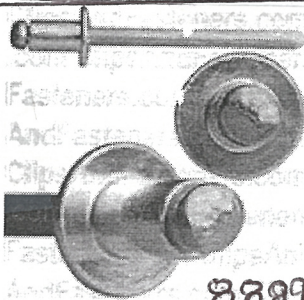

8889

3/16" All Steel Panel Blind Rivets
1/16"-1/8" Grip (100) Dome