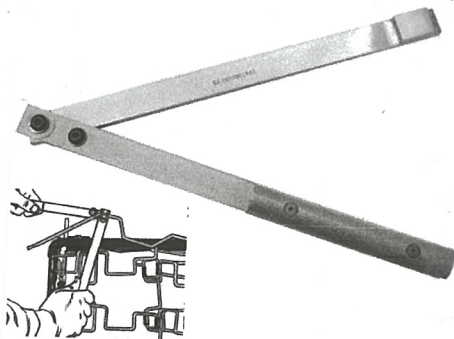

## B W CLIPS 1/2" X 7/8"

USED TO CLIP WIRES

TOGETHER. LINED CLIPS

**#7707** SOLD BY THE EACH AND POUND

**3 PRONG EDGE WIRE CLIPS  
FOR #445 TOOL  
#4450**

## NO-SAG CONTINUOUS COILS

SOLD IN 9 GAUGE SEAT BY THE 120' ROLL OR CUT YARDAGE

OR 11 GAUGE BACK BY THE 140' ROLL OR CUT YARDAGE

**CAUTION: CARE SHOULD BE EXERCISED WHEN OPENING ARC OF SPRING FOR MEASURING. THE TEMPERED SPRING WILL SNAP BACK TO ORIGINAL SHAPE AND COULD CAUSE INJURY IF NOT FIRMLY HELD.**

## OSBORNE 401 SPRING BENDERS

SOLD BY THE PAIR

A tough tool that makes difficult repairs easy. You can quickly bend the ends of no sags, edge wire and form springs right on the spot, making offsets where you need them. Can be readily mounted in a vise for duplicating complex repetitive wire bends. Designed with heat-hardened steel to give long life.