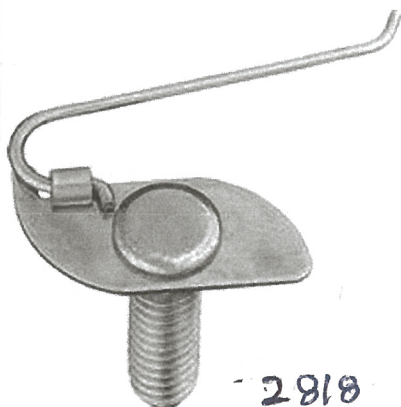

FASTNER BOLTS MOULDING TAPE

2818

3/4" X 5/16" Universal Moulding Fastener #10-24 X 3/4" Bolt