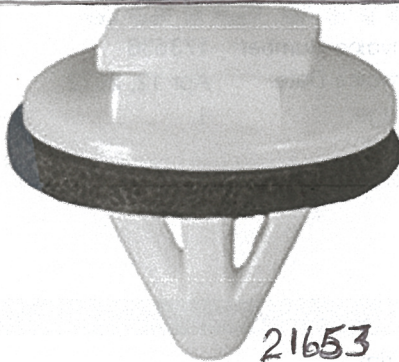

21653

Toyota Moulding Clip With Sealer