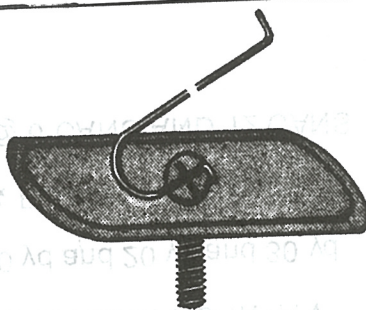

## HEADLINERS

156

10-24 x 5/8" SCREW  
(PLATE SIZE:1/2X1-3/4")  
CHEVROLET, CHRYSLER  
FORD & RAMBLER  
UNIT PKG.-25

161

(4676189)  
10-24 x 3/4"SCREW  
(PLATE SIZE-11/16X2-1/2")  
GM-CHEVROLET & BUICK  
UNIT PKG.-15