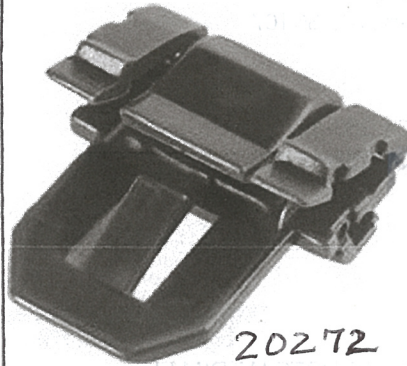

20272

Honda Belt Moulding Clip 20mm Wdth 24mm Lgth