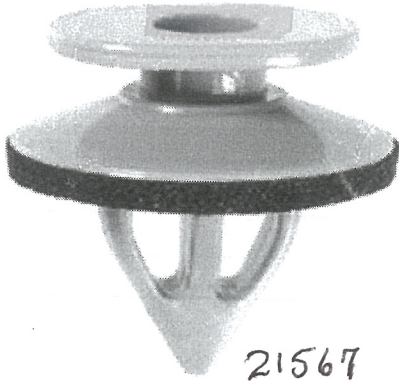

TRIM RETAINERS

21567